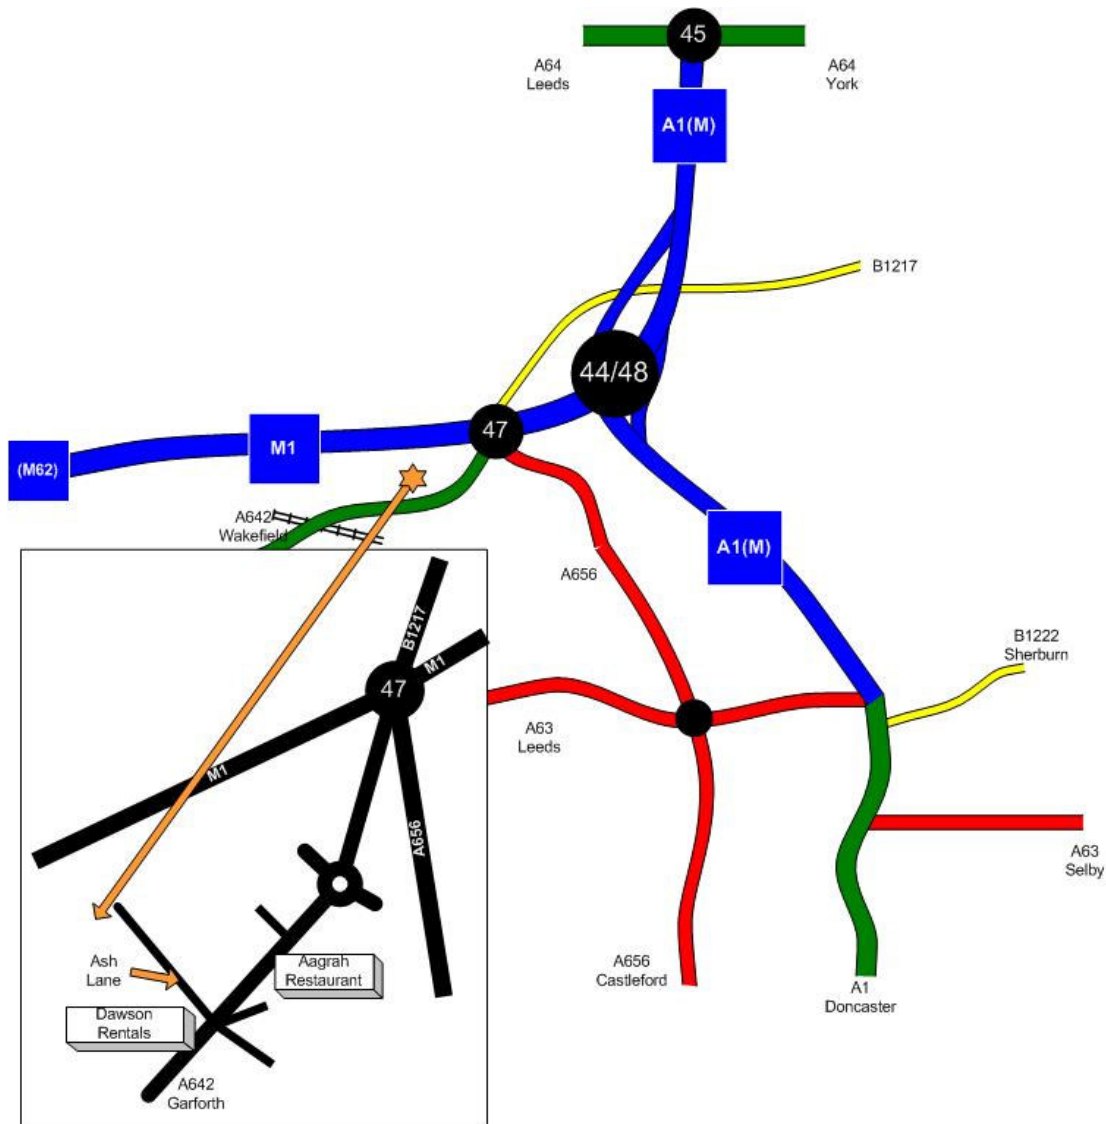

Directions By Road

0870 345 9551

A1 -- From the North: After the A64 junction follow M1 signs and take the first exit on the M1 at Junction 47. Take the 2nd exit on the roundabout onto the A642 towards Garforth

A1 — From the South: Leave the A1 at the A63 Leeds junction (Ignore the A63 Selby signs and the B1222). First roundabout on the A63 take the 3rd exit onto the A656. Next roundabout take the first exit onto the A642 towards Garforth.

M1 — From the West: Exit at junction 47 and take the 4th exit on roundabout onto the A642 towards Garforth.

Proceed towards Garforth, taking the 2nd exit (straight ahead) over the next roundabout. Ash Lane is the second turning on the right and is just after the Aagrah Restaurant.

Turn right into Ash Lane down the side of Dawson Rentals. Follow Ash Lane almost to the end. Turn left immediately after the barrier and before the large warehouse with blue doors.

The Train-IT centre and car parking is to the right immediately after driving through the gateway.